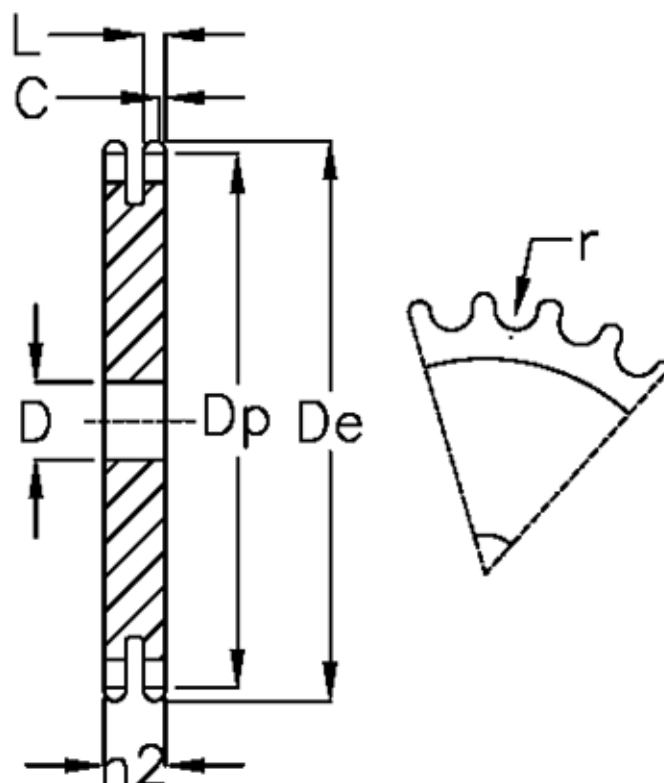

Article number: 616022005057

Description: Plate wheel 08 B-2 Z=57 duplex

## Measures

C	= 1
D	= 25
De	= 236.4
Dp	= 230.54
For chain size	= 1/2 x 5/16
For chain type	= 08 B-2
h2	= 21
L	= 7

Number of teeth	= 57
r	= 8.51